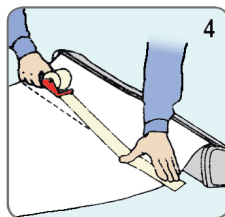

Banner material
We recommend
200-280 g polyester

Number of feet
30 - 70 cm: 1 foot
80 - 200 cm: 2 feet

Spots are only available for roll-ups in width: 60 - 120 cm

Open the snap clip, insert the top of the graphic into the gap, make the graphic flat.

Close the snap clip.

Take the protective film of the adhesive tape. Place the graphic evenly on the leading paper. Use the line as a guideline.

Put adhesive tape on the back of the graphic and on the leading paper, in order to secure the graphic to the leading paper.

Hold the graphic and the roll-up body with one hand tight. Take out the pin at the side while you still hold the graphic, to avoid that graphic suddenly roll into the body too fast.

Make the graphic scroll slowly into the roll-up body by hand.