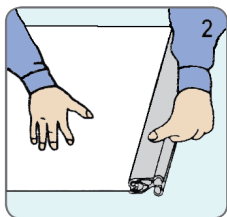

Banner material
We recommend
200-280 g polyester

Number of feet
30 - 70 cm: 1 foot
80 - 200 cm: 2 feet

Spots are only available for roll-ups in width: 60 - 120 cm

Open the snap clip, insert the top of the graphic into the gap, make the graphic flat.

Close the snap clip.

Take the protective film of the adhesive tape. Place the graphic evenly on the leading paper. Use the line as a guideline.

Put adhesive tape on the back of the graphic and on the leading paper, in order to secure the graphic to the leading paper.