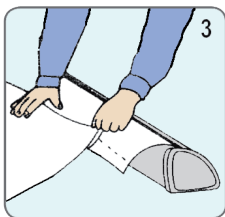

Banner material
We recommend
200-280 g polyester

Number of feet
30 - 70 cm: 1 foot
80 - 200 cm: 2 feet

Spots are only available for roll-ups in width: 60 - 120 cm

Open the snap clip, insert the top of the graphic into the gap, make the graphic flat.

Close the snap clip.

Take the protective film of the adhesive tape. Place the graphic evenly on the leading paper. Use the line as a guideline.

Put adhesive tape on the back of the graphic and on the leading paper, in order to secure the graphic to the leading paper.