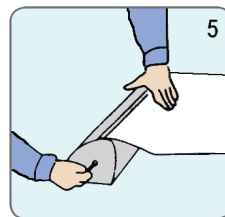

Banner material
We recommend
200-280 g polyester

Number of feet
30 - 70 cm: 1 foot
80 - 200 cm: 2 feet

Spots are only available for roll-ups in width: 60 - 120 cm

Open the snap clip, insert the top of the graphic into the gap, make the graphic flat.

Close the snap clip.

Take the protective film of the adhesive tape. Place the graphic evenly on the leading paper. Use the line as a guideline.

Put adhesive tape on the back of the graphic and on the leading paper, in order to secure the graphic to the leading paper.